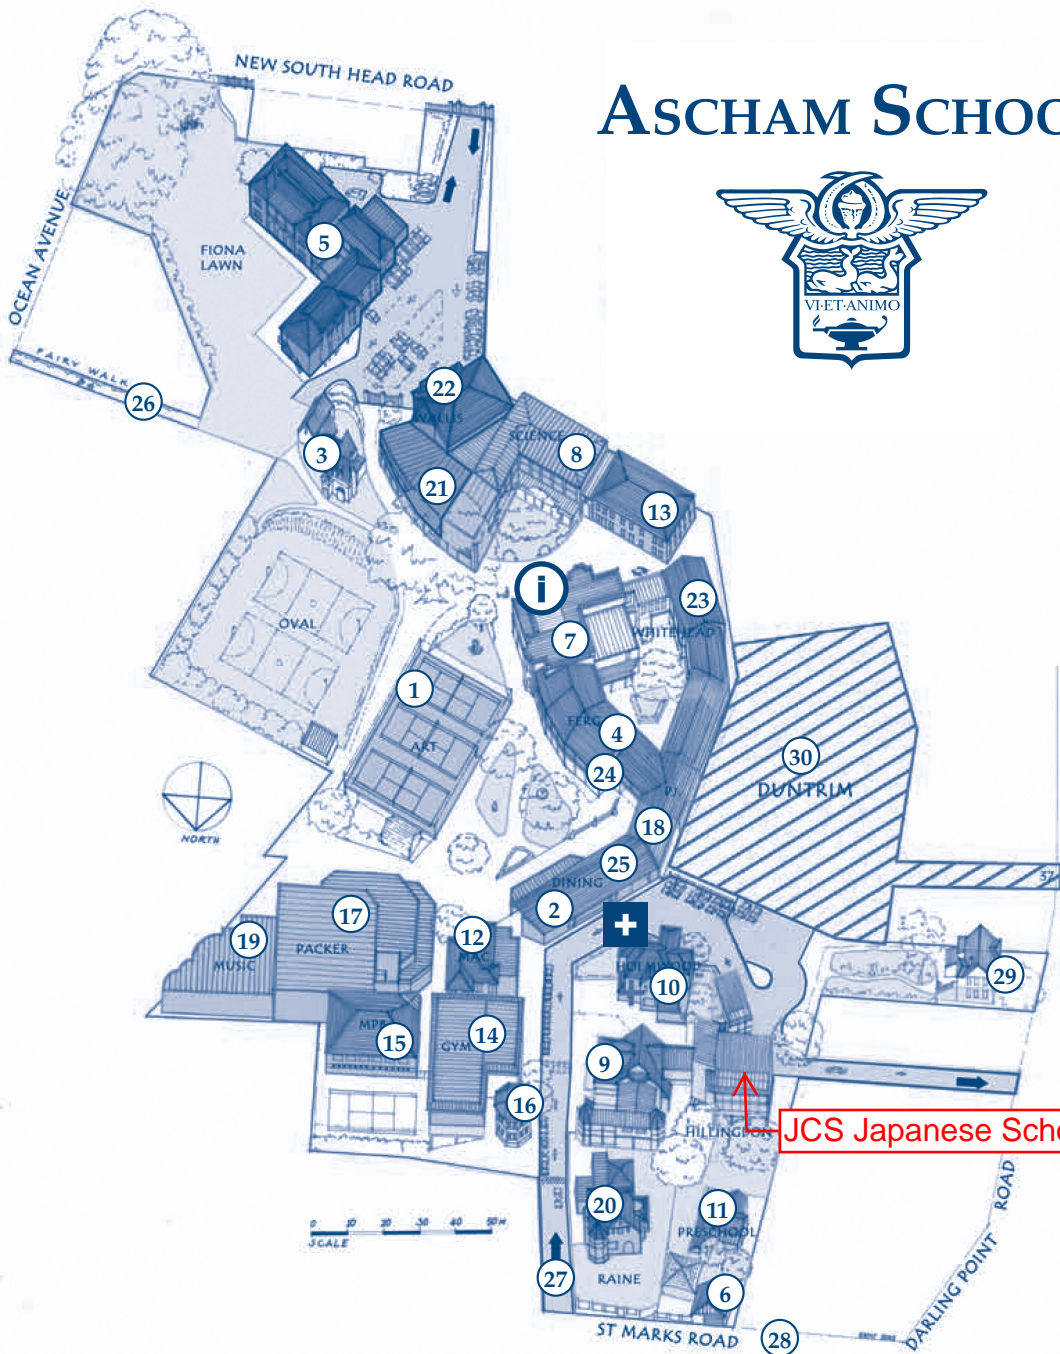

ASCHAM SCHOOL

JCS Japanese Schol Edgecliff

- | | | |
|--|---|--------------------------|
| 1 Art School/Language | 11 Preschool | 21 T.M. Scott Building |
| 2 Dining Wing | 12 Macintosh House | 22 Wallis House |
| 3 Dower House | 13 Margaret Bailey | 23 Whitehead Building |
| 4 Fergusson Building | 14 Merrilie Roberts - Gymnasium and Swimming Pool | 24 Marie Daley Room |
| 5 Fiona | 15 Multi Purpose Building (MPB) | 25 John Komaromi Wing |
| 6 Garage | 16 Octagon | 26 Fairy Walk |
| 7 Glenrock i Administration | 17 Packer Theatre | 27 Octagon Road |
| 8 Halse Rogers - Science, Library | 18 Patricia Johnston Wing | 28 St Mark's Road |
| 9 Hillingdon | 19 Peter Adams Building - Music | 29 43 Darling Point Road |
| 10 Holmwood + Hospital Boarding House | 20 Raine House | 30 Duntrim House |